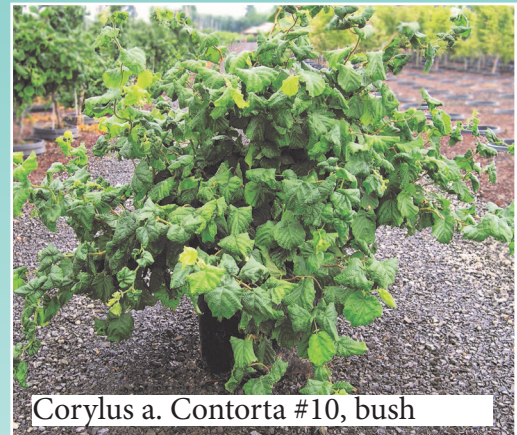

Corylus avellana Contorta

Corylus a. Contorta #15 STK

**BOUNTIFUL
FARMS**

Corylus a. Contorta #10, bush

The unique ***Contorted Filbert*** is a tree that can be enjoyed all year long. It's twisted, curling branches and trunk are most readily visible in late fall and winter after leaves have fallen. Bright yellow male catkins are produced in late winter before leaves emerge. Vibrant green foliage turns golden yellow in fall. For optimal growth, plant in a sunny location.